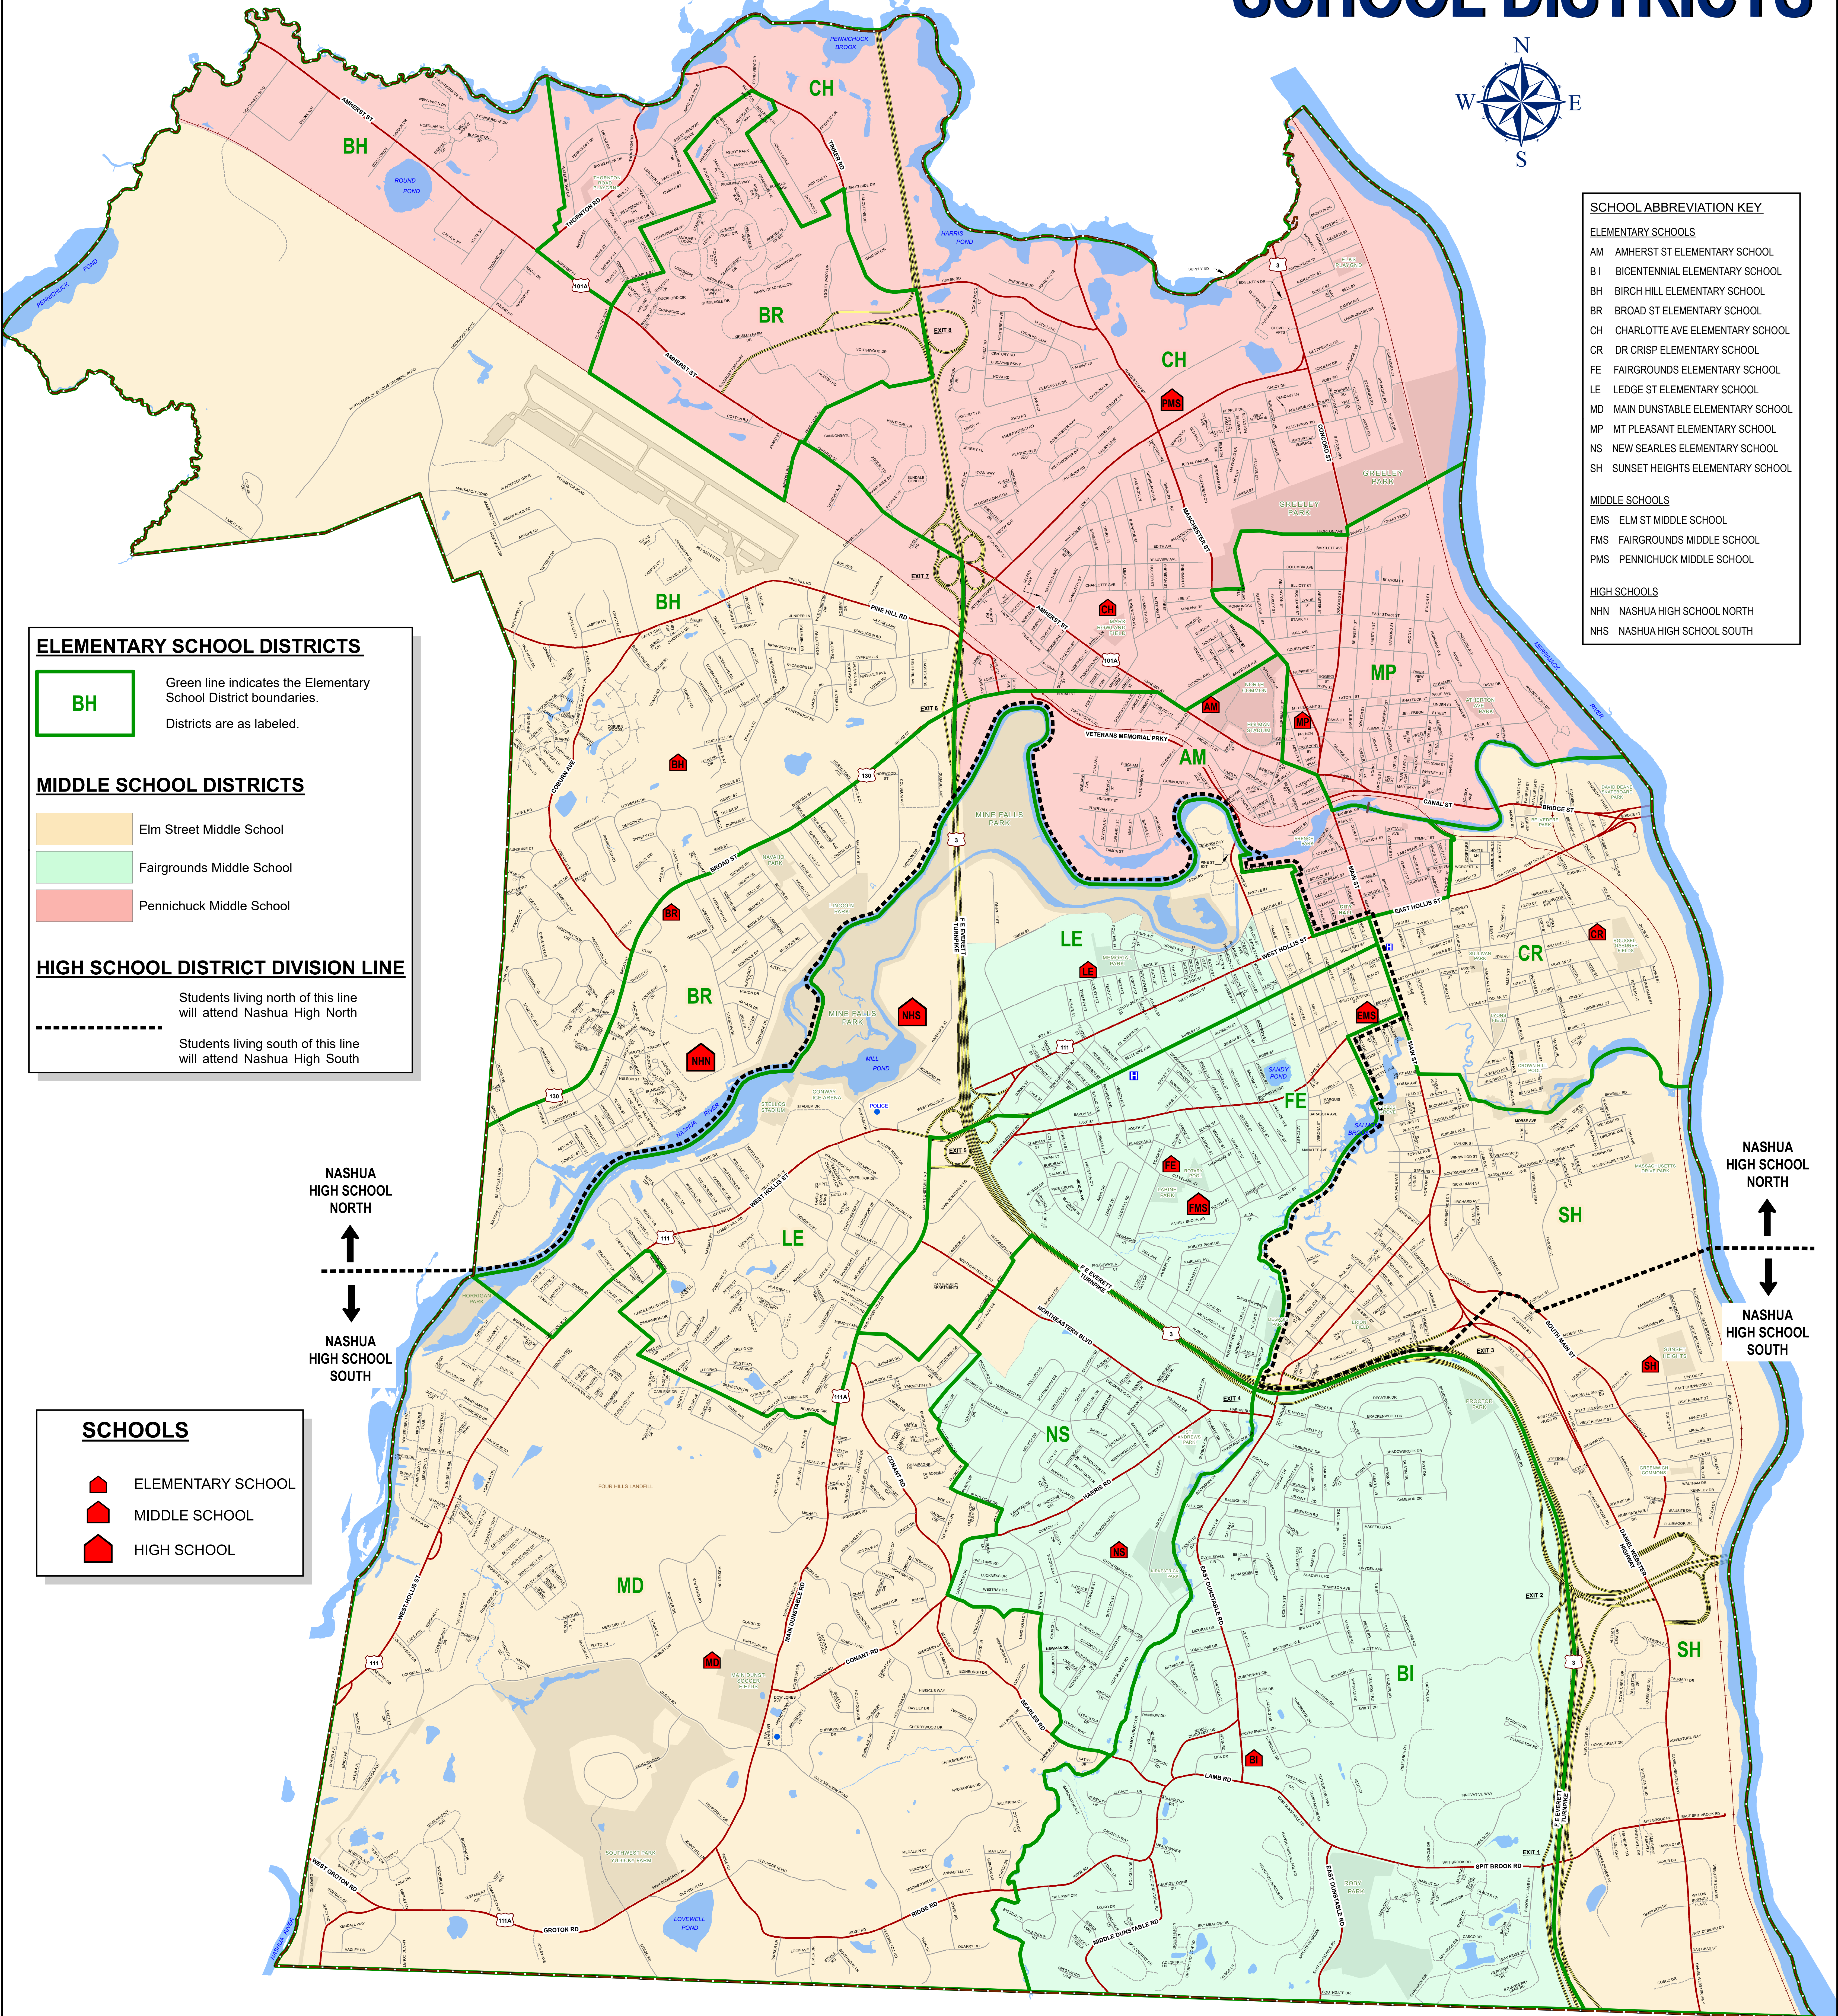

CITY OF NASHUA, NH SCHOOL DISTRICTS

SCHOOL ABBREVIATION KEY

ELEMENTARY SCHOOLS

- AM AMHERST ST ELEMENTARY SCHOOL
- B1 BICENTENNIAL ELEMENTARY SCHOOL
- BH BIRCH HILL ELEMENTARY SCHOOL
- BR BROAD ST ELEMENTARY SCHOOL
- CH CHARLOTTE AVE ELEMENTARY SCHOOL
- CR DR CRISP ELEMENTARY SCHOOL
- FE FAIRGROUNDS ELEMENTARY SCHOOL
- LE LEDGE ST ELEMENTARY SCHOOL
- MD MAIN DUNSTABLE ELEMENTARY SCHOOL
- MP MT PLEASANT ELEMENTARY SCHOOL
- NS NEW SEARLES ELEMENTARY SCHOOL
- SH SUNSET HEIGHTS ELEMENTARY SCHOOL

MIDDLE SCHOOLS

- EMS ELM ST MIDDLE SCHOOL
- FMS FAIRGROUNDS MIDDLE SCHOOL
- PMS PENNICHUCK MIDDLE SCHOOL

HIGH SCHOOLS

- NHN NASHUA HIGH SCHOOL NORTH
- NHS NASHUA HIGH SCHOOL SOUTH

ELEMENTARY SCHOOL DISTRICTS

BH Green line indicates the Elementary School District boundaries. Districts are as labeled.

MIDDLE SCHOOL DISTRICTS

- Elm Street Middle School
- Fairgrounds Middle School
- Pennichuck Middle School

HIGH SCHOOL DISTRICT DIVISION LINE

Students living north of this line will attend Nashua High North

Students living south of this line will attend Nashua High South

SCHOOLS

- ELEMENTARY SCHOOL
- MIDDLE SCHOOL
- HIGH SCHOOL

NASHUA HIGH SCHOOL NORTH

↑

↓

NASHUA HIGH SCHOOL SOUTH

NASHUA HIGH SCHOOL NORTH

↑

↓

NASHUA HIGH SCHOOL SOUTH