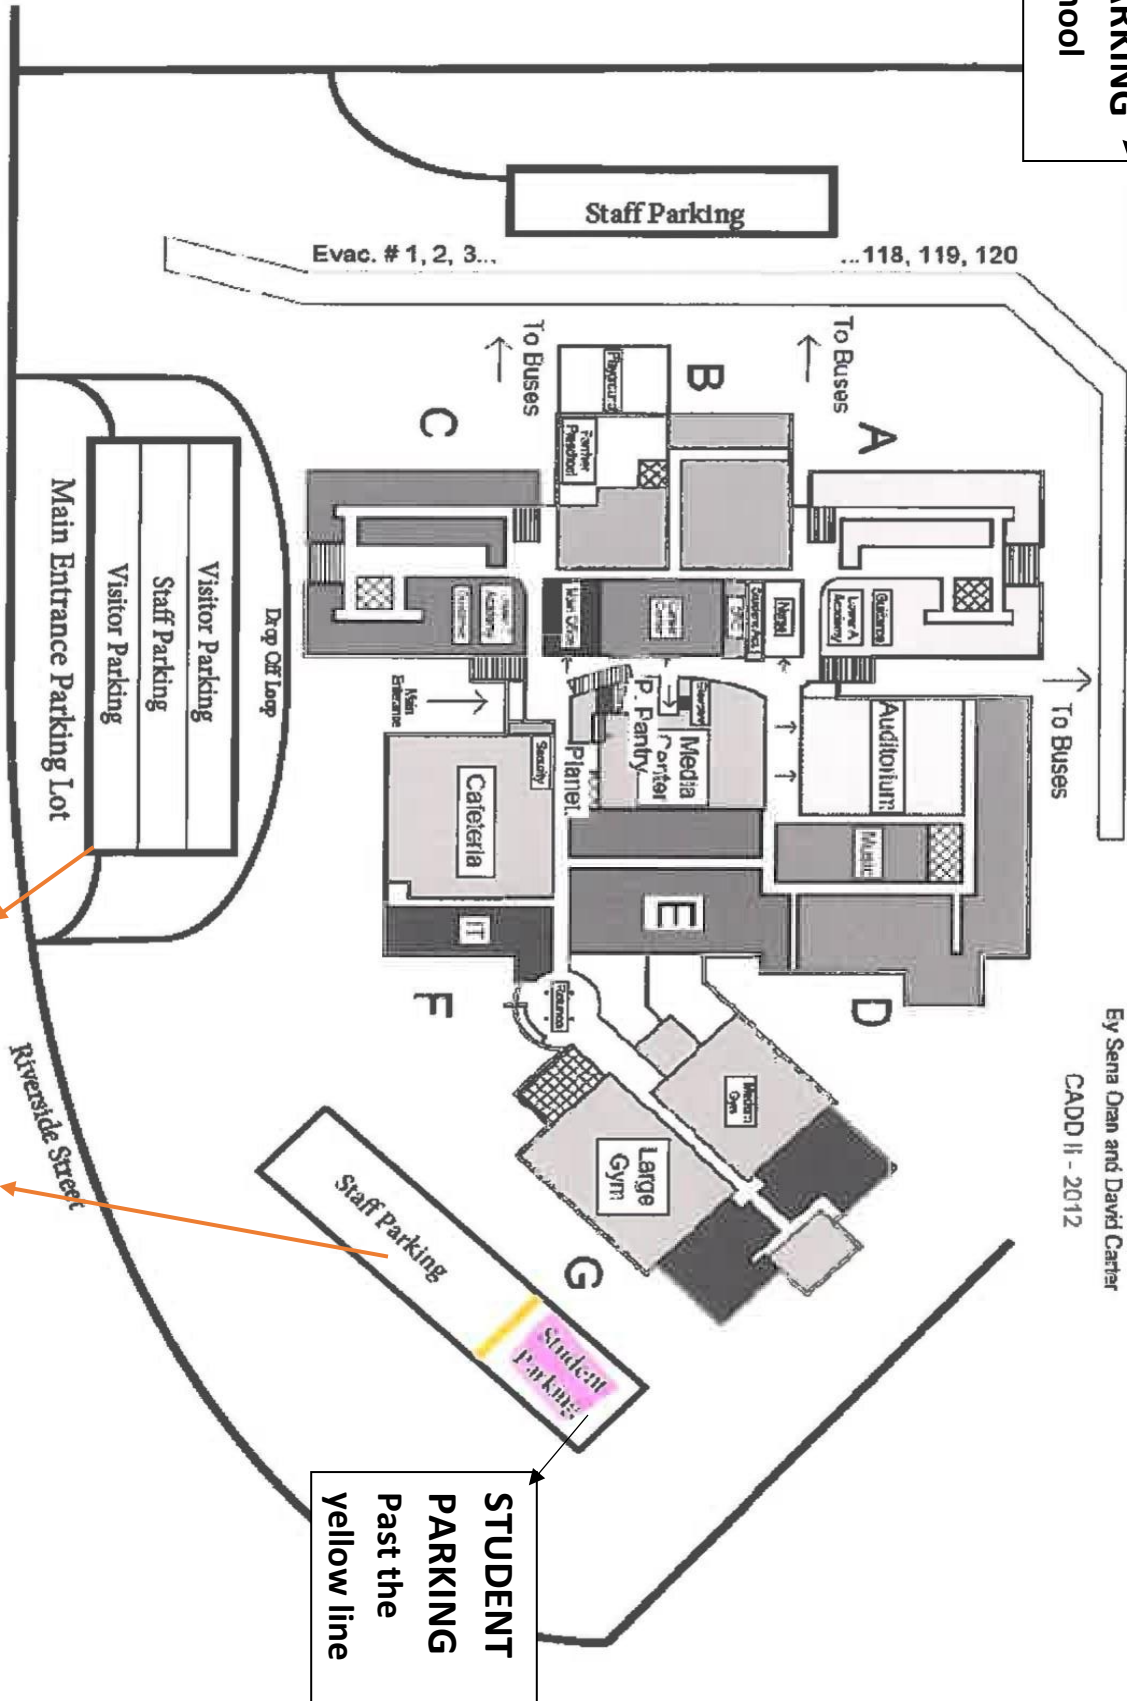

Nashua High School South Map

By Sena Dhan and David Carrier

CADD II - 2012

STUDENT PARKING
Behind the school

THIS LOT NOT FOR STUDENTS
TICKETING AND/OR TOWING AREA

STUDENT PARKING
Past the yellow line